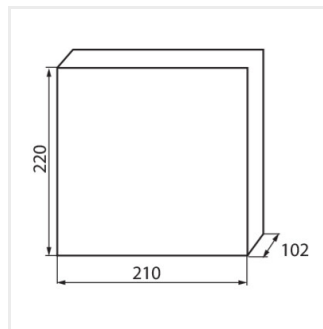

KDB

KDB-series distribution board

KDB-F06T