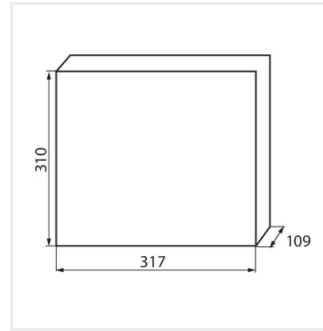

KDB

KDB-series distribution board

KDB-F24T