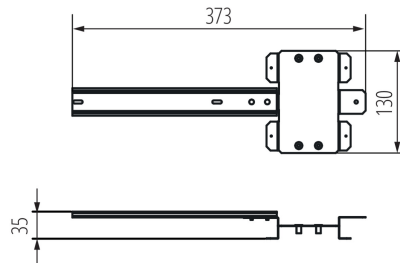

36288 KMCCB125 DIN DB18

Accessory for switchboards

GENERAL DATA:

Width [mm]: 373

Height [mm]: 130

TECHNICAL DATA:

Material: steel

Application: KMCCB-F-125A